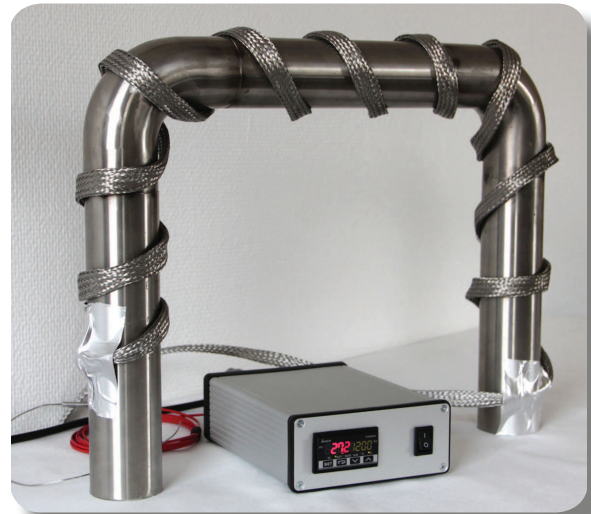

## Heating Tapes

Our heating tapes are available as standard (type "S") and metal braided (type "MB", with grounded stainless braid to protect the insulating material). Both types are suitable for heating up to 400°C and can be ordered in different standard lengths up to 9 meters with an approx. load of 150W/m. Also available in other lengths and Voltages on request.

### Standard type S

The standard heating tape is available in lengths from 0,5-8,5 m. All materials used are non-magnetic and suitable for heating up to 400°C.

#### Technical information:

<b>Operating Voltage:</b>	230V/240V
<b>Tape width:</b>	30 mm
<b>Heat Conductor thickness:</b>	4 mm
<b>Insulation:</b>	Glassfibre
<b>Cold ends:</b>	1 m 0,75 mm <sup>2</sup>
<b>IP code:</b>	IP20
<b>Temperature range:</b>	Up to 400°C

### Metal braided type MB

Available in lengths from 0,3-9 m. A grounded stainless braid protects the insulating material and they are suitable for heating up to 400°C. Supplied with a Hirschmann STAS 3 (male connector) together with a matching STAK 3 (female connector).