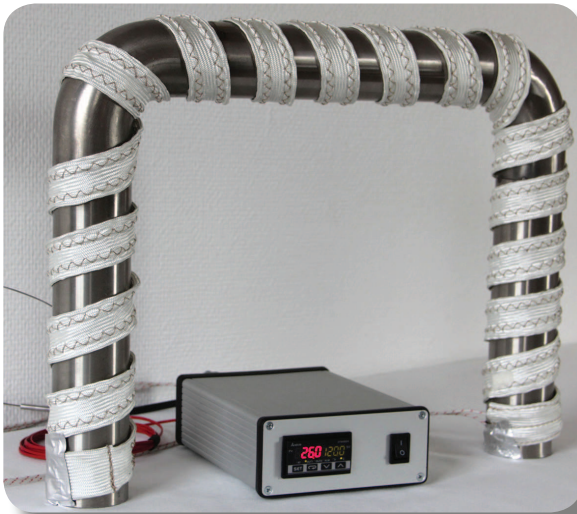

## Heating Tapes

Our heating tapes are available as standard (type "S") and metal braided (type "MB", with grounded stainless braid to protect the insulating material). Both types are suitable for heating up to 400°C and can be ordered in different standard lengths up to 9 meters with an approx. load of 150W/m. Also available in other lengths and Voltages on request.

### Standard type S

The standard heating tape is available in lengths from 0,5-8,5 m. All materials used are non-magnetic and suitable for heating up to 400°C.

#### Technical information:

<b>Operating Voltage:</b>	230V/240V
<b>Tape width:</b>	30 mm
<b>Heat Conductor thickness:</b>	4 mm
<b>Insulation:</b>	Glassfibre
<b>Cold ends:</b>	1 m 0,75 mm <sup>2</sup>
<b>IP code:</b>	IP20
<b>Temperature range:</b>	Up to 400°C

### Metal braided type MB

Available in lengths from 0,3-9 m. A grounded stainless braid protects the insulating material and they are suitable for heating up to 400°C. Supplied with a Hirschmann STAS 3 (male connector) together with a matching STAK 3 (female connector).